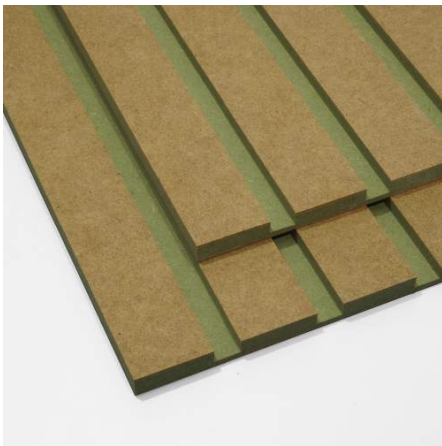

Thickness (mm)

9mm
12mm
15mm
18mm
Custom Thickness available

Sheet size :

122x244 or Custom

Diameter :

Bellow

Panel Orientation :

Portrait or Landscape

PORTRAIT

LANDSCAPE

PARA PARA

Home / Decorative Panel / Fluted Panel / Cabinet Door Decoratives

122 x 244 cm | HMR BOARD

122 x 244 cm | PVC BOARD

- **Delivery within 7-10 Working day**
- **Natural (un-finished / un-sanded)**
- **Finishing available on request**
- **Please NOTE, the machining process may cause the materials to bow.**