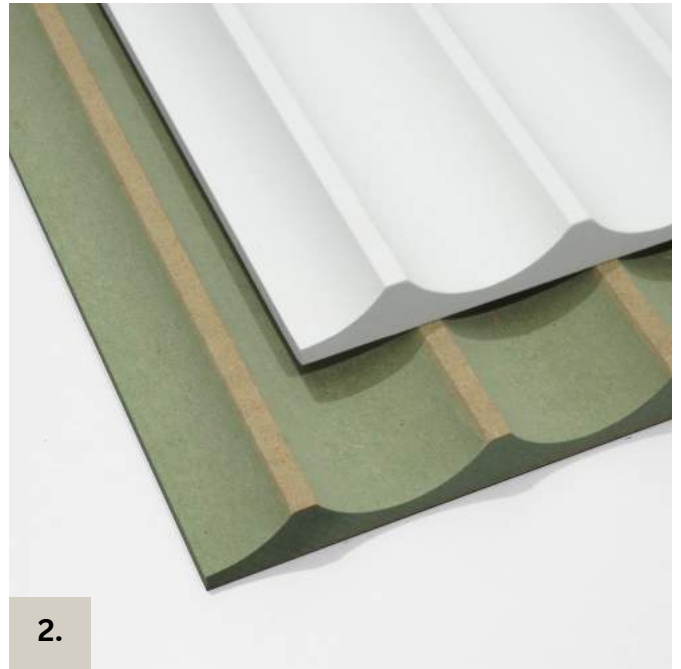

BEST SELLERS

1. PRODUCT CODE: #876545

CEMBUNG

Berbagai macam bahan pilihan

Bahan HMR 9mm - 12mm - 15mm - 18mm
Bahan PVC Board

2. PRODUCT CODE: #876545

CEKUNG

Berbagai macam bahan pilihan

Thickness (mm)

9mm
12mm
15mm
18mm
Custom Thickness available

Sheet size :

122x244 or Custom

Diameter :

Bellow

Panel Orientation :

Portrait or Landscape