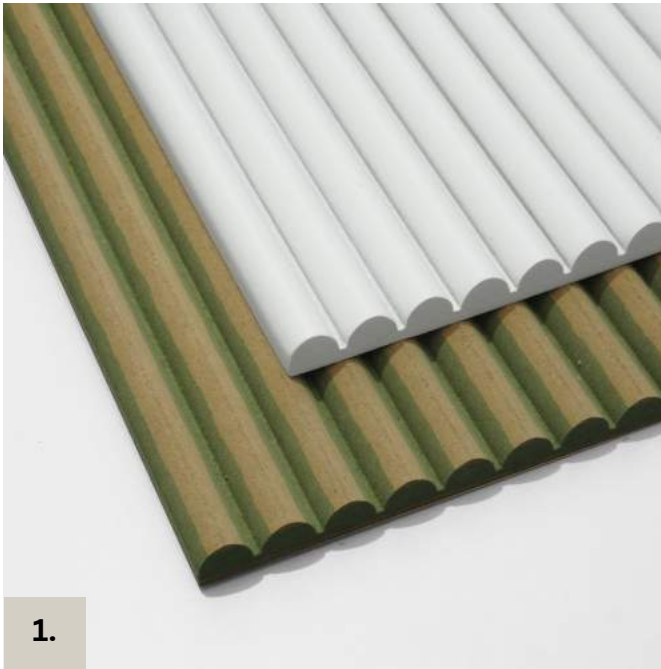

BEST SELLERS

1. PRODUCT CODE: #876545

CEMBUNG

Berbagai macam bahan pilihan

Bahan HMR 9mm - 12mm - 15mm - 18mm
Bahan PVC Board

2. PRODUCT CODE: #876545

CEKUNG

Berbagai macam bahan pilihan

Bahan HMR 9mm - 12mm - 15mm - 18mm
Bahan PVC Board

3. PRODUCT CODE: #876545

PARA-PARA

Berbagai macam bahan pilihan

Bahan HMR 9mm - 12mm - 15mm - 18mm
Bahan PVC Board

4. PRODUCT CODE: #876545

GROOVING

Berbagai macam bahan pilihan