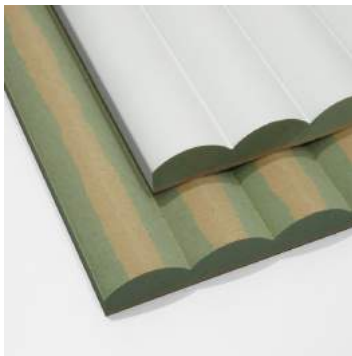

BEST SELLERS

1. PRODUCT CODE: #876545

CEMBUNG

Berbagai macam bahan pilihan

Bahan HMR 9mm - 12mm - 15mm - 18mm
Bahan PVC Board

2. PRODUCT CODE: #876545

CEKUNG

Berbagai macam bahan pilihan

Bahan HMR 9mm - 12mm - 15mm - 18mm
Bahan PVC Board

3. PRODUCT CODE: #876545

PARA-PARA

Berbagai macam bahan pilihan

Bahan HMR 9mm - 12mm - 15mm - 18mm
Bahan PVC Board

4. PRODUCT CODE: #876545

GROOVING

Berbagai macam bahan pilihan

Bahan HMR 9mm - 12mm - 15mm - 18mm
Bahan PVC Board

CEMBUNG

Home / Decorative Panel / Fluted Panel / Cabinet Door Decoratives

122 x 244 cm | HMR BOARD

122 x 244 cm | PVC BOARD

- **Delivery within 7-10 Working day**
- **Natural (un-finished / un-sanded)**
- **Finishing available on request**
- **Please NOTE, the machining process may cause the materials to bow.**

Thickness (mm)

9m

12mm

15mm

18mm

Custom Thickness available

Sheet size :

122x244 or Custom