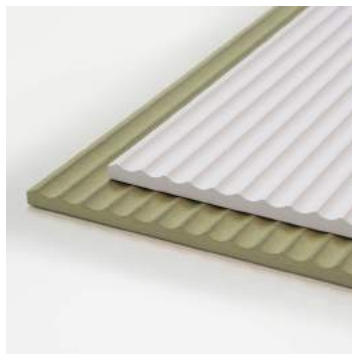

Diameter :

Bellow

Panel Orientation :

Portrait or Landscape

PORTRAIT

LANDSCAPE

CEKUNG

Home / Decorative Panel / Fluted Panel / Cabinet Door Decoratives

122 x 244 cm | HMR BOARD
122 x 244 cm | PVC BOARD

- Delivery within 7-10 Working day
- Natural (un-finished / un-sanded)
- Finishing available on request
- Please NOTE, the machining process may cause the materials to bow.